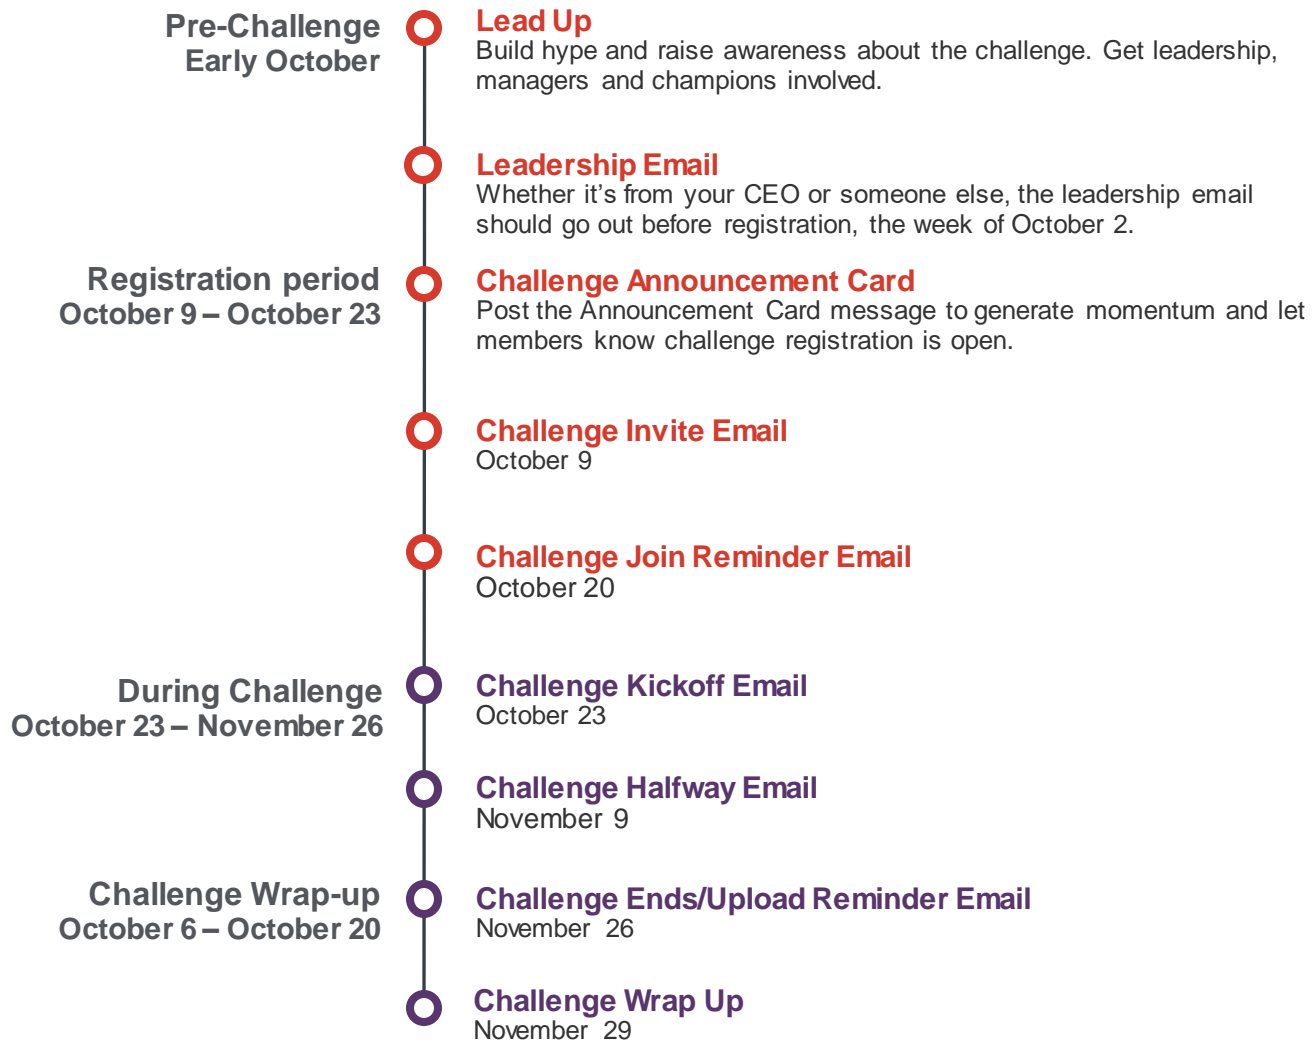

Communications Timeline

Additional In-Challenge Emails:

Team Invite

Sends when member is invited to join a team

Team Captain Message

Sends when the team captain messages teammates

Team member has left

Sends to captain when member leaves the team